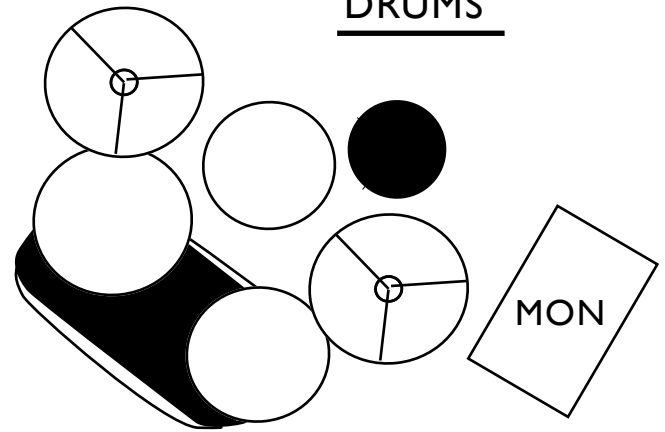

DRUMS

TUEY

VOICE

BANJO MIC